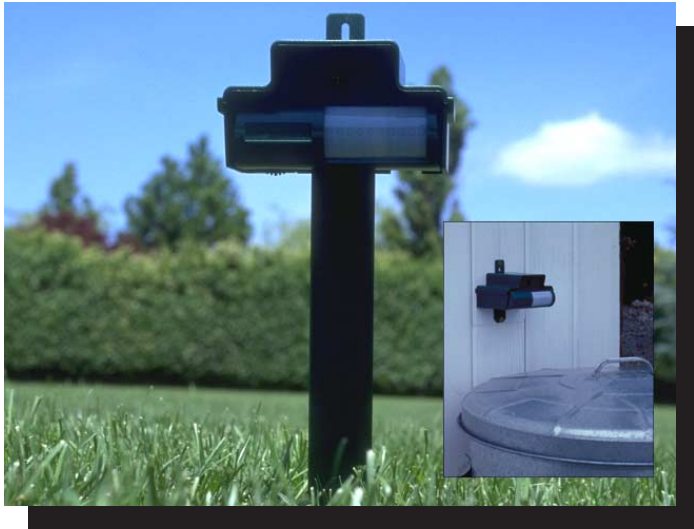

Animal Away™

Keep Hounds At Bay

- Inaudible To Humans
- Cordless Operation
- Infrared Motion Activation
- Mounts On Walls Or Fences
- Blends In With Landscapes
- Durable Green PVC Housing

Keep the dog out of the living room or raccoons away from your garbage. The state of the art Animal Away™ utilizes powerful high-pitched frequencies to effectively deter animals from invading your space. Inaudible to humans, animals find this high-pitched frequency uncomfortable and quickly move to a more peaceful neighborhood. Other devices emit a constant sound, but Animal Away™ saves batteries by utilizing an infrared motion detector that activates the powerful 23,000 Hz signal only when an animal approaches within a 45-foot range. Use it indoors or outdoors. Wireless operation, powered by one 9-volt battery, allows the Animal Away™ to be optimally positioned to effectively limit animal access. Easily mounts on walls, fences, or even wooden stakes and its green housing blends in with most lawns. Now you decide what areas are off limits.

Model..... P7810
Dimensions:.....4" X 2" X 1 1/2"
Weight: 6.35 oz
Power Supply:.....9V Battery
Frequency:..... 23,000 Hz
Coverage: Arc of 70 degrees, distance 45 ft

Master Carton Quantity36
Master Carton Size.....26" X 15" X 16"
Master Carton Weight..... 25 lb.